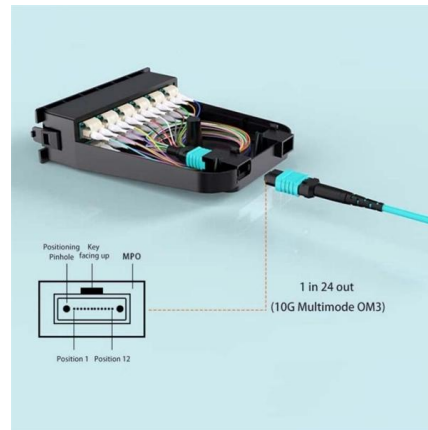

24-Port Industrial Gigabit L2 Managed PoE+ Rackmount Switch

24-Port Industrial Gigabit L2 Managed PoE+ Rackmount Switch Artikelnr: 9009328 Kategori: PoE-switchar TI-RP262I Logga in för att se priser & handla Slut i lager