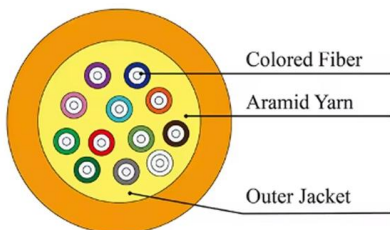

Durable Industrial Switches. , D-Link Sweden

D-Link's Industrial Switches have industrial-grade resilience to maintain your network uptime despite extreme hot and cold temperature variances. With Gigabit Ethernet, rapid failover, powerful security,

Industrial Switches , Turck Sweden Office

Industrial switches are available with a protection class of either IP67 for mounting directly in the field or on the machine, or IP20 for installation in the control cabinet. We offer unmanaged devices for simple

24 Port Switch , EtherWAN

A 48-port switch may be preferred for high-density networking requirements in a data center. A 24-port or 48-port industrial-grade switch may be chosen for rugged