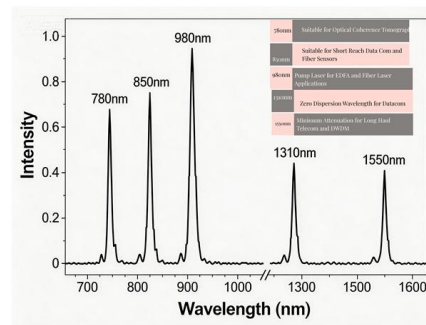

Stockholm Data Centers , Premium Colocation Provider

Colocate to our Stockholm data centers, home to a diverse range of companies, and interconnect with a rich industry ecosystem across Scandinavia and beyond.