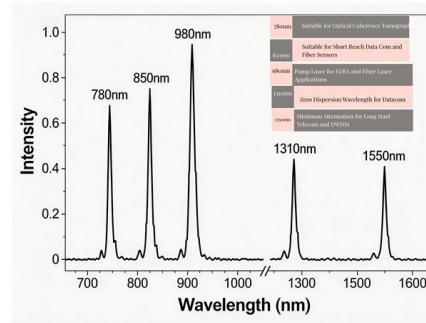

AtlasEdge Data Centres , Built Around You

AtlasEdge Data Centres is one of the fastest growing data centre providers in Europe. Find out more about us!

Global Data Center Solutions , EdgeConnex

EdgeConneX pioneered the Edge Data Center, building data centers in markets where our customers have a need for proximity, power, capacity, and connectivity.

What is an Edge Datacenter , Glossary , HPE Sweden

In essence, edge datacenters become a conduit for multiple network and service providers to access localized compute resources, especially for cloud-driven functions like edge computing and machine