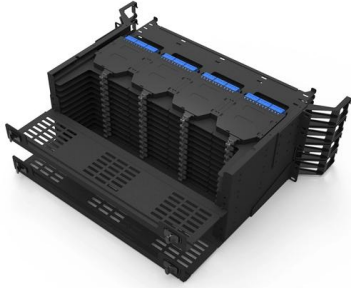

8-Port Gigabit Ethernet Unmanaged PoE+ Essentials

8 PoE+ ports with 83W total power budget, and includes NETGEAR FlexPoE making it expandable to 123W (w/separately purchased power supply module)

Contact Us

For datasheets, pricing, or custom telecom energy solutions, please visit:
<https://koskolong.co.za>