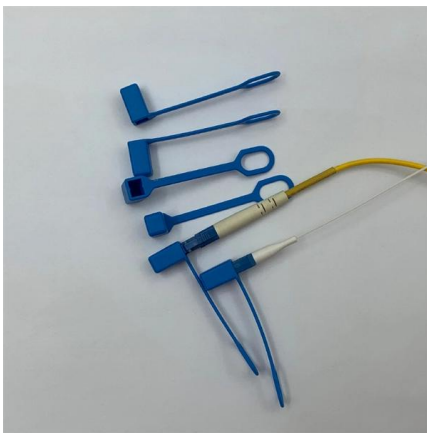

Galvanized Cable Tray In Sweden

What are Galvanized Cable Trays? They are a type of cable support system manufactured from steel sheets coated with a zinc layer through a hot-dip galvanization process. This zinc coating provides