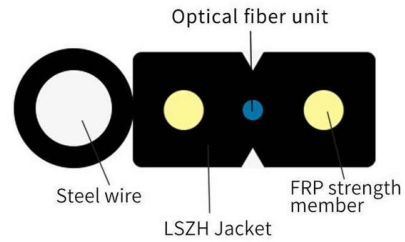

Gcabling 6 Core Fiber Optic Termination Box IP55

Gcabling is a leading fiber box manufacturer & supplier. We can manufacture and supply a wide range of fiber termination boxes with 20+ years of experience.

6 Cores Fiber Distribution Box FDB-106B

6 Cores Fiber Distribution Box FDB-106B IP-55 SC Connector PLC Splitter Fiber Distribution box (FDB), known as optical Distribution box (ODB) as well, is a

6 Cores Terminal Box

A 6 Cores Terminal Box features multiple ports for terminating six fiber optic cables, with organized internal management for splices and connections. Its compact design and secure enclosure ensure