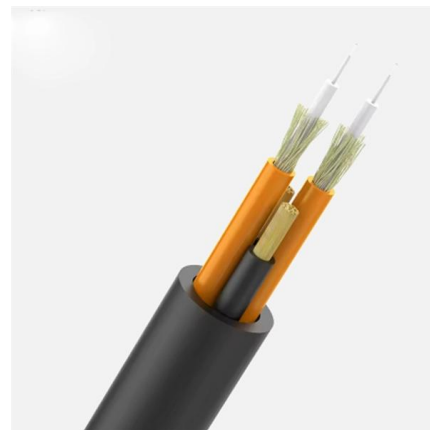

Optical Terminal Box , Reliable FTTH Termination

Durable optical terminal boxes designed for FTTH networks. Ensure neat cable management, secure connections, and fast installation with HOLIGHT.