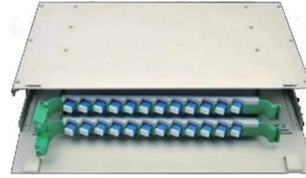

64 Cores Terminal Box Fiber Optic Joint Closure

MBN-FOSC-A12 64 Cores Terminal Box Fiber Optic Joint Closure The MBN-FOSC-A12 64 Cores Fiber Optic Joint Closure is an essential component in fiber optic