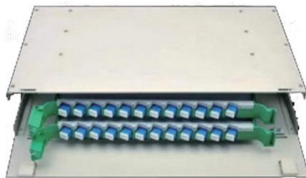

### **32 Cores Fiber Optic Terminal Box: Scalable & Secure**

Discover the 32 Cores Fiber Optic Terminal Box--your solution for scalable, secure FTTH networks. Upgrade your connectivity today!

### **6 Core Fiber Distribution Box Fiber Optic Terminal Box FTTH CTO**

This terminal box terminates up to 12-24 fiber optic cables, offers spaces for splitters and up to

12-24 fusions, allocates 6 x SC Duplex adapters or 6 x LC Quad adapters and working under both indoor

### Telecom Distribution Box 6 Core DIN Rail Box with SC

DIN Rail Fiber optic terminal box is available for the distribution and terminal connection for various kinds of optical fiber system, especially suitable for mini