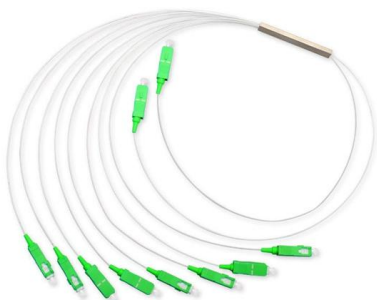

6 Cores Fiber Distribution Box FDB-106B

6 Cores Fiber Distribution Box FDB-106B IP-55 SC Connector PLC Splitter Fiber Distribution box (FDB), known as optical Distribution box (ODB) as well, is a