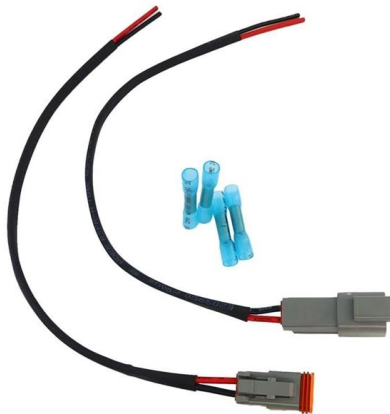

6 Port Fiber Distribution Box With 6 Adapter Slot, 8

This compact 6 port fiber distribution box is a versatile solution for high-speed FTTH deployments in residential and business environments. It integrates splicing,