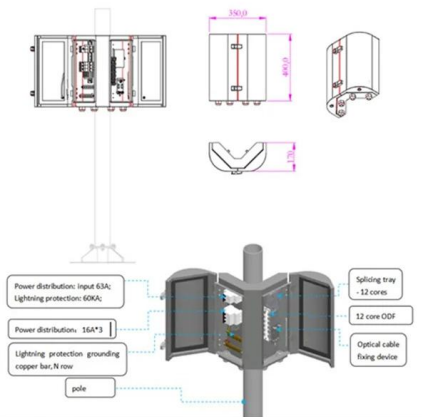

Metal Cable Ladders and Trays Supplier , Advanced Strut

We have a variety of cable trays available for purchase, these include perforated cable and wire mesh trays and cable ladders. Available in stainless steel.