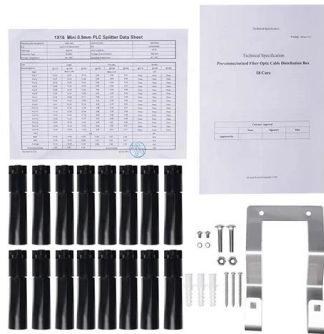

Swiss Long-Span Ladder Cable Trays