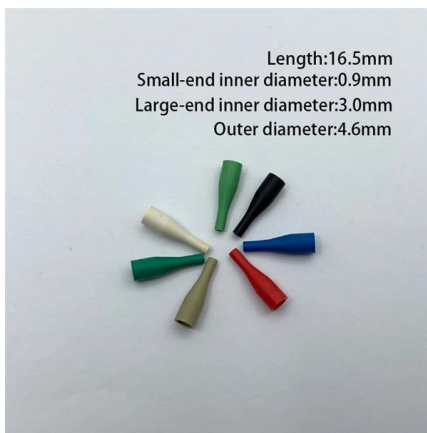

More order with the ofinto cable management system

Stow cables, power strips and power supply units out of sight and safely under your desk. Our system offers maximum space and easy access. Spacious cable tray