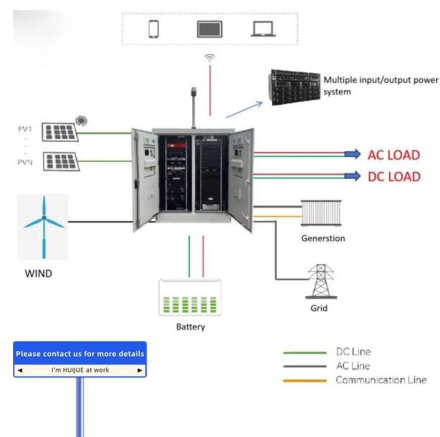

## Cable Trays

Cable Trays and Cable Management Systems A cable tray is an essential component in electrical systems, providing a structured pathway for safely routing