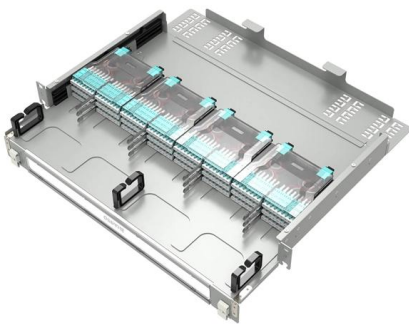

Industrial) In the rapidly expanding worlds of 5G

Fiber Optic Cables , Corning

With 2 billion kilometers of fiber optic cables installed around the globe, Corning continues to lead the industry in product quality and innovation.

Waterproof Connectors

PRECI-DIP provides O-ring seals directly on insulators in grooves, which allows connectors to be effectively sealed in customer applications. This design ensures

Fibre Optic Connectors

LEMO specialises in designing and manufacturing high-performance fibre optic connectors that ensure flawless signal integrity and data transmission in the most demanding environments.