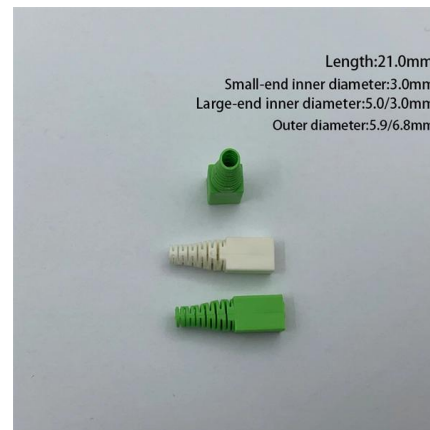

Vlan CCTV 100m 4 Port High Power Poe Optical Switch

It provides 4 100Mbps PoE Ethernet switches, complies with IEEE802.3af/at standards, and also simplifies wiring, avoids the troublesome of installing power

100 Mbps PoE Switch

A combo port consists of a RJ45 port and a fiber optical port. You can use either the RJ45 port or the fiber optical port of a combo port, but cannot use them at the same time.