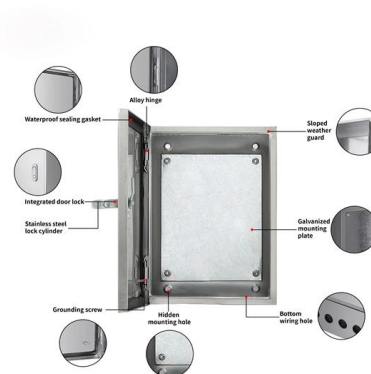

Healed 100Pcs Black Plastic Push Button Switch Label Boards for Electrical Distribution Box, Signal Light Switch Notice Sign with Clip-On Frame, Suitable for Industrial Panel Marking

The Complete Guide to Distribution Box: Installation, Types & More

The main switch, or main breaker, controls the entire electrical supply to the distribution box. This large switch allows you to disconnect all power to the building during emergencies or

Amazon : Breaker Box Sticker

1-48 of 285 results for "breaker box sticker"
Results Check each product page for other buying options.

Switch Sticker For Electric Board Appliances Including 27

Name: Switch Sticker For Electric Board Appliances Including 27 Designs in Total 560 pcs Switch Board Stickers High Quality Self Adhesive Sticker Material: Vinyl Size: Small Product