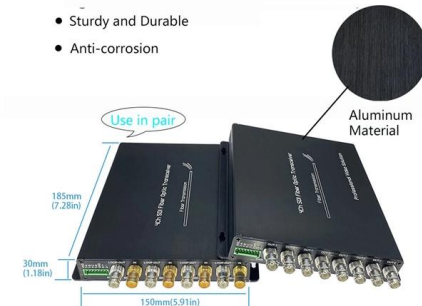

High Quality Aluminum Housing with Compact Size

- Sturdy and Durable
- Anti-corrosion

Siemens 6GK50041GM001AB2 Ethernet Switch, 5 Port,

The unmanaged Industrial Ethernet switches of the SCALANCE XB-000 line allow cost-effective solutions for setting up small, electrical/optical star or line

High reputation Transceiver Optical

Introduction JHA-GS28 series is a 10/100/1000M self-adaptive Fast Ethernet fiber switch, with 2 1000M SFP ports and 8 10/100/1000Base-TX self-adaptive Ethernet RJ45 interfaces. The product design