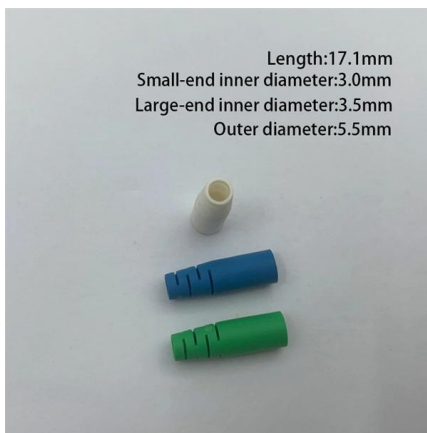

Fiber Optic Splice Box Manufacturer and Supplier from China

Optical fiber splice box provides storage for both over the length and terminated fibers as well as serving as a splice point. Fiber optic terminal box provides from 12cores, 24cores, 36 cores up to 144 cores

Splice Box, FIMP-M

With a maximum splicing capacity of 12 fibers, the FIMP-M splice box is suitable for various applications where moderate fiber connectivity is needed. This feature

TSO , Closure

It accommodates the splicing and branching of the cable which is used in aerial-hanger, wall-mounting or direct buried. The Closure is an operable box which is made from high-quality PC.