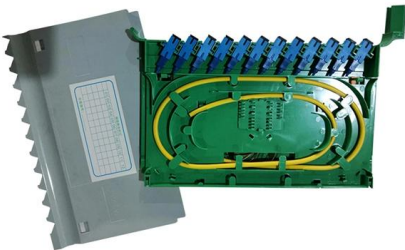

Splicebox

The main components of a splice box are the splice cassette that picks up the fibers and their reserves, and the front panel which contains different connectors for transmitting signals via copper or fiber

Splice enclosure Fibre optic

Fibre optic splice and distribution box Features Easy access and rugged housing made of extruded aluminum Connectors All standard connectors Place Wall

Fiber optic splice box , Fiber terminal box , Fiberlink

Fiberlink provides fiber optic splice box products for FTTH solution, including fiber terminal box, fiber splice enclosure, optical distribution box.