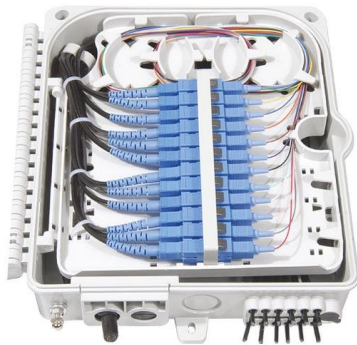

Omada 10-Port Gigabit Industrial Easy Managed Switch with 6-Port PoE+ and 2-Port PoE++, Easy to Use, Cloud Centralized Management, DIN-rail, Wall-Mounting,

TP-Link Omada IES210GPP , 8-Port Gigabit PoE+ Industrie-Switch

Industrie-Switch mit 8× Gigabit PoE+ Ports und 2× SFP - der TP-Link IES210GPP ist stoßfest, temperaturbeständig und ideal für raue Umgebungen.

Industrial , TP-Link United Arab Emirates

TP Link - Industrial Industrial Series Switches provide rugged and reliable connectivity in harsh environments, featuring industrial-grade hardware, a wide operating temperature range, and strong

TP-LINK TL-SF1008 Industrial Grade Industrial Ethernet Switch

GIANTEYE sells TP-LINK TL-SF1008 Industrial Grade Industrial Ethernet Switch, original and authentic, quality guaranteed.

TP-Link Omada IES Industrial Railmount Gigabit Smart Switch ab EUR

Teilen Sie uns Ihre Meinung zu TP-Link Omada IES Industrial Railmount Gigabit Smart Switch, 4x RJ-45, 1x SFP, 1x RJ-45/SFP, 120W PoE++ mit oder lesen Sie die Bewertungen unserer Mitglieder,

TP-Link 10-PORT 1G INDUSTRIAL L2 SWITCH (10 Ports)