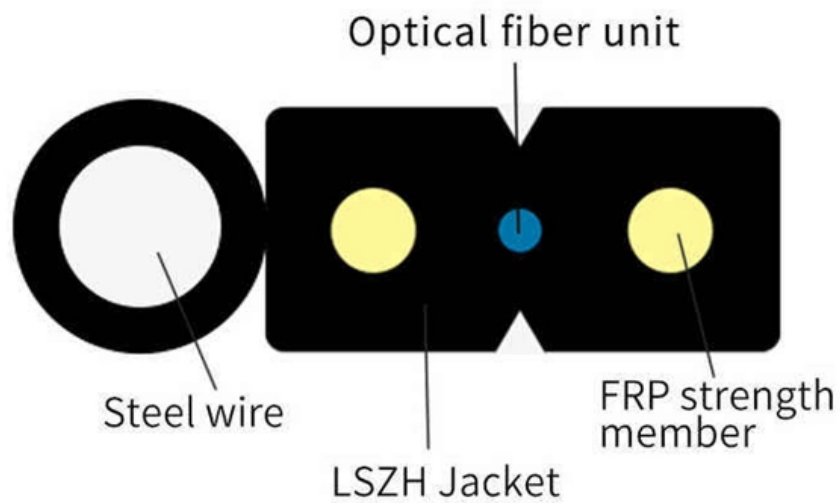

TV User Terminal Box

TV User Terminal Box

Set-top box

A typical modern set-top box, along with its remote control - pictured here a digital terrestrial TV receiver by TEAC A set-top box (STB), also known as a cable box,