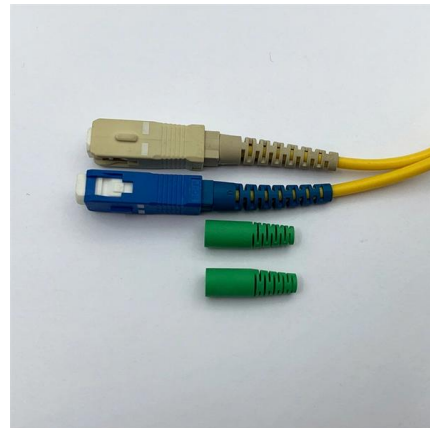

ASR9000 1/10/40/100G LAN/WAN/OTN White Paper

Introduction This white paper is intended to help the readers obtain a quick understanding on 1/10/40/100GE Ethernet port on a Line Card in general