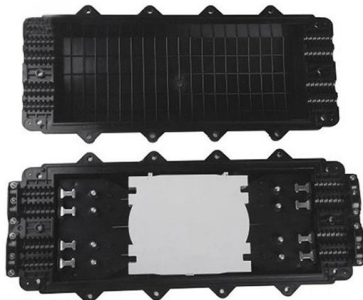

96 Core Fiber Optic Termination Box For Reliable

The SJ-ODB-M18-A 96-core fiber optic termination box is a robust and efficient solution for managing fiber optic connections in both commercial and industrial

Understanding Fiber Optic Junction Boxes: A Comprehensive

8. Conclusion In conclusion, fiber optic junction boxes are indispensable components in modern communication networks.

96 Core Horizontal Inline Splice Closure

Telhua's 96 Core Horizontal Inline Splice Closure offers high-density fiber protection with IP68 rating, IEC/TIA compliance, and 40% faster installation. Ideal for FTTH,

The Ultimate Guide To Choosing The Right Fiber

Fiber optic networks have gained significant popularity in recent years as the demand for increased network speed has been consistently rising across

96 Port Wall Mount Fiber Optic Patch Panel

96 port wall mount fiber optic patch panel for secure, high-density fiber management in tight spaces. Ideal for telecom, ftth, and industrial networks.