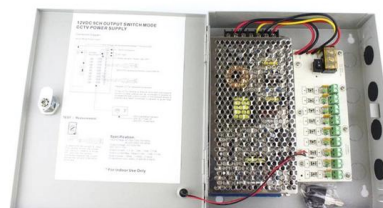

8 Core Fiber Optic Distribution Box/Fiber access terminal box (FAT)/optical termination box (OTB) is a compact fiber management box used for

4 Core Fiber Optic Distribution Box 4 Core Fiber Optic

Buy 4 Core Fiber Optic Distribution Box 4 Core Fiber Optic Terminal Box FTTH online today! > Product Overview The equipment is widely used as a termination