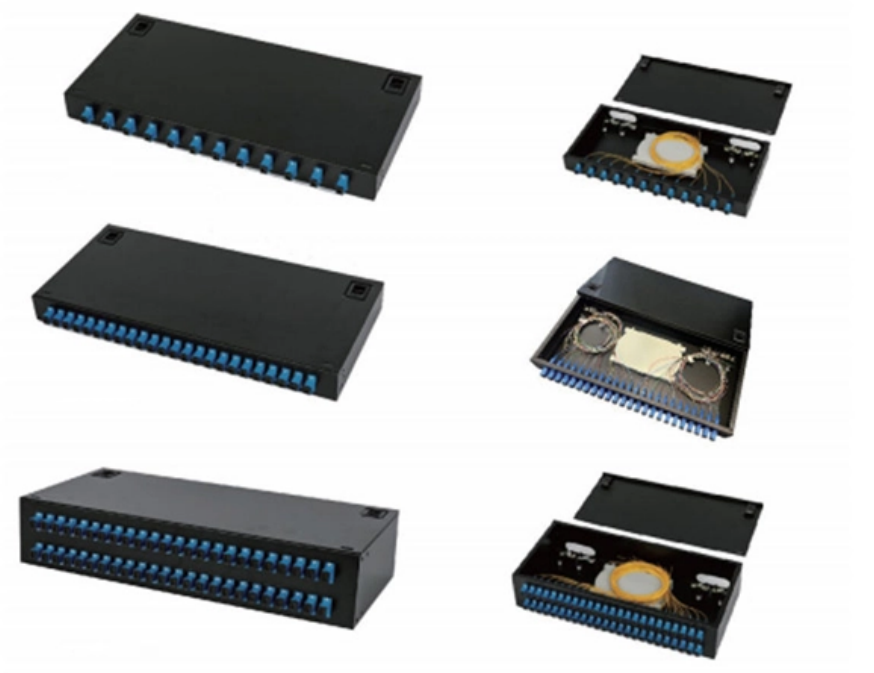

Adam Tas Corridor Energy

Telecom Fiber Distribution Box Terminal Price

Telecom Fiber Distribution Box Terminal Price

Fiber Optic 24 Port FTTH Terminal Box/Distribution Box

Fiber Optic 24 Port FTTH Terminal Box/Distribution Box The equipment is used as a termination point for the feeder cable to connect with drop cable in FTTH

FTTH Fiber Optic Distribution Box 8 port

Ask the price 4port,12port, 8port, 16port, 24 port FTTH Fiber Distribution Box from ftxtelecom . Good quality with cheap price. Free samp

Fiber Terminal Box , Fiber Distribution Box , Fiberlink

Fiber terminal box, known as optical termination box (OTB) as well, is a compact fiber management product of small size for FTTH application.

Fiber Optic Distribution Box

The 8 Cores Fiber Terminal Box is a device that is used in fiber optic communication networks to protect and manage fiber optic cables. It

Fiber Distribution & Termination Boxes

Explore our FTTH fiber boxes, including distribution boxes, termination boxes, wall outlets, and fiber access terminals. Ideal for residential, MDU, and commercial