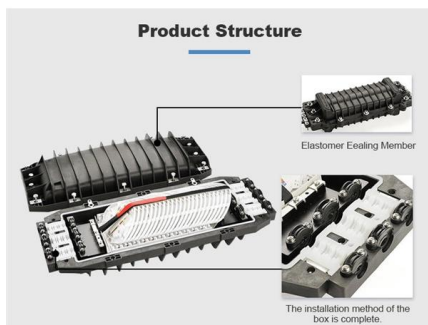

How to Easily Mount Electrical Boxes on Masonry

5 Mistakes DIYers make using metal electrical boxes A Beginner's Guide to Attaching Things to Concrete and Brick Horizontal Electrical Channel in Comfort Block Wall System