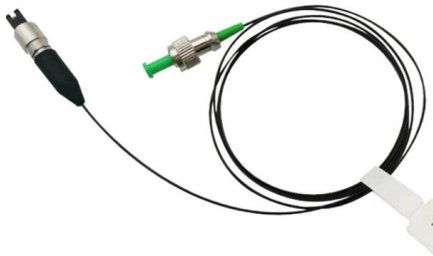

for steel outlet boxes, and more. Same and Next Day Delivery.

What Is a Masonry Electrical Box? Essential Guide for Safe

Discover the essentials of masonry electrical boxes in this comprehensive article. Learn about their critical role in home safety during renovations, with insights on the differences between metal and

Step-by-Step Guide: How to Install a Masonry Electrical Box Safely

Discover the essential guide to installing a masonry electrical box with ease! This article offers step-by-step instructions, tool recommendations, and tips to avoid common mistakes. Learn how to