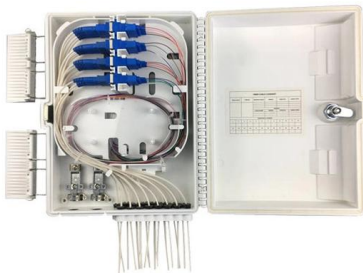

New Construction Temporary Power Systems

Portable Power If there is limited time available to construct a temporary power system, it may be best to rent or buy portable power equipment such as generators, type-w generator cables,