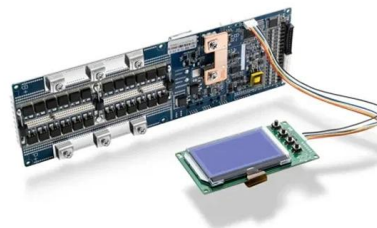

Distribution boxes

Multiple socket GSG is manufactured of impact-resistant material (rubber) to handle extra harsh environments. GARO's multiple socket for 1- and 3-phase operation. The multiple sockets are