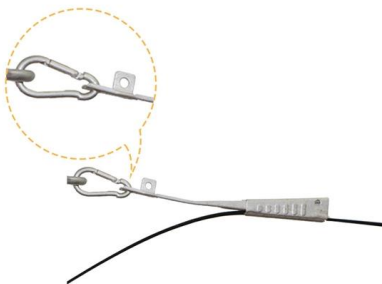

Adam Tas Corridor Energy

Temporary power distribution box connection socket

Overview

This article explains which connectors are actually used inside modern temporary power distribution boxes, how E-abel designs portable distribution enclosures around safety-first connector logic, and why industrial waterproof plug and socket systems—especially IP67. The multiple sockets are equipped with an input for direct connection to the in-line socket. Phase 3 manufacture the power distribution industry's highest quality power generator connectors. PREMIUM CONSTRUCTION POWER DISTRIBUTION BOX: Crafted by WESTERN, the 6506TLSX Temp power box features a durable blend material for long-lasting performance in demanding environments.

Temporary power distribution box connection socket

Portable power, distro, cables and adaptors for

Portable power distro, extension cables, adaptors, cable crossing for events, broadcast and other temporary applications.

Wonder Makers Portable Electrical Box Socket electric box32A220V

Buy Wonder Makers Portable Electrical Box Socket electric box32A220V Portable Temporary Distribution Box online today! Temporary power distribution boxes are a budget-friendly way to

Temporary Power

Power Distribution Box, NEMA 3R Enclosure, Sled Base. Includes: (1) 50 Amp, 125/250 Volt AC, Locking, California Style CS63 Power Inlet and

Feed Thru (1) 30 Amp, 250 Volt AC NEMA L6-30R

Temporary Power