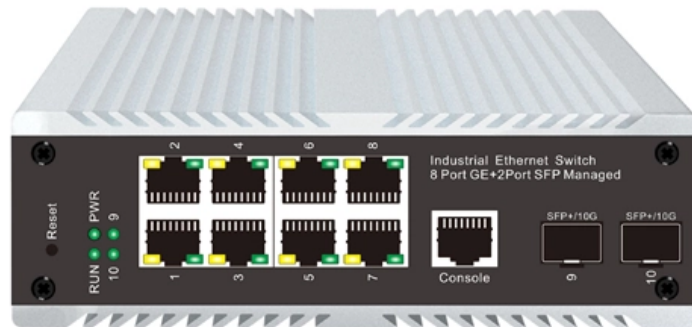

Adam Tas Corridor Energy

Temporary power distribution box connection socket

Overview

This article explains which connectors are actually used inside modern temporary power distribution boxes, how E-abel designs portable distribution enclosures around safety-first connector logic, and why industrial waterproof plug and socket systems—especially IP67. The multiple sockets are equipped with an input for direct connection to the in-line socket. Phase 3 manufacture the power distribution industry's highest quality power generator connectors. PREMIUM CONSTRUCTION POWER DISTRIBUTION BOX: Crafted by WESTERN, the 6506TLSX Temp power box features a durable blend material for long-lasting performance in demanding environments.

Temporary power distribution box connection socket

Portable power, distro, cables and adaptors for

Portable power distro, extension cables, adaptors, cable crossing for events, broadcast and other temporary applications.

Wonder Makers Portable Electrical Box Socket electric box32A220V

Buy Wonder Makers Portable Electrical Box Socket electric box32A220V Portable Temporary Distribution Box online today! Temporary power distribution boxes are a budget-friendly way to

Temporary Power

Power Distribution Box, NEMA 3R Enclosure, Sled Base. Includes: (1) 50 Amp, 125/250 Volt AC, Locking, California Style CS63 Power Inlet and

Feed Thru (1) 30 Amp, 250 Volt AC NEMA L6-30R

Temporary Power