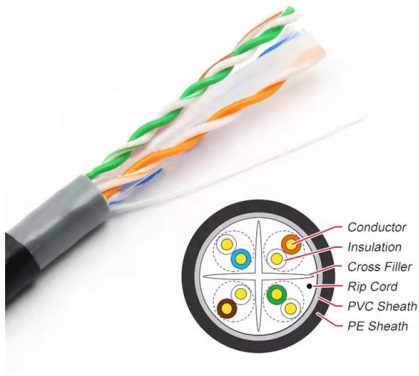

Temporary power distribution box connection socket