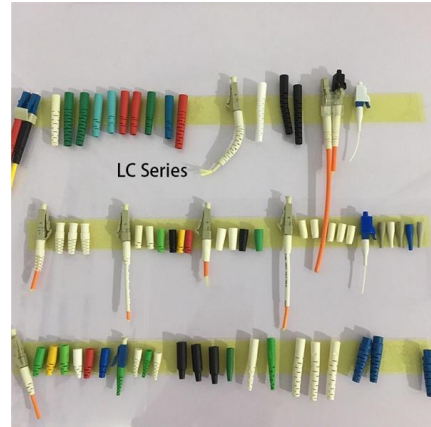

Temporary Power

Power Distribution Box, NEMA 3R Enclosure, Sled Base. Includes: (1) 50 Amp, 125/250 Volt AC, Locking, California Style CS63 Power Inlet and

Feed Thru (1) 30 Amp, 250 Volt AC NEMA L6-30R

Temporary Power