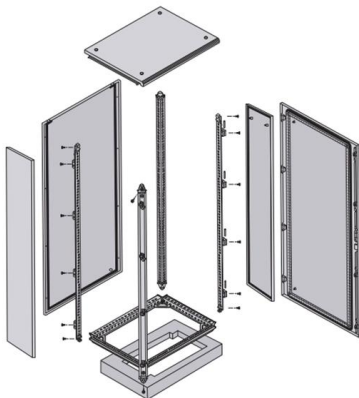

Waterproof Industrial Outlet Box Temporary Power

Yueqing Beigang Industrial Socket Distribution Box is an electrical distribution device that adopts a plug-in method, which is more convenient and practical than

Contact Us

For datasheets, pricing, or custom telecom energy solutions, please visit:
<https://koskolong.co.za>