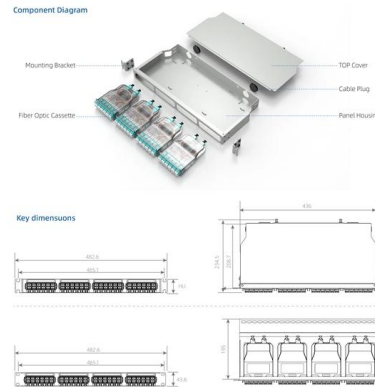

Temporary power distribution , Aggreko SG

Power Distribution Hire With a wide range of electrical distribution equipment, we closely monitor portable power delivery systems to help meet your need for dependable, high-performance rental