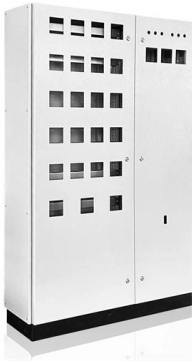

It is widely used in various occasions, including industry, commerce, outdoor, etc., to realize power distribution and connection of electrical equipment. Different

Power Distribution Box

50A Power Distribution Box Lind Equipment's 50A Power Distribution Box is a rugged and portable unit built for efficient jobsite power management. It's unique