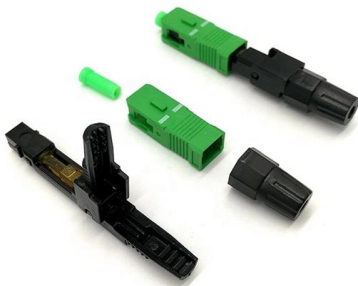

### **8 core Terminal box with PLC Splitter blockless**

The equipment is used as a termination point for the feeder cable to connect with drop cable in FTTx communication network system. The fiber splicing, splitting, distribution can be done in this box, and

### **Metal 8 Ports Fiber Terminal Box for 8 Core Splice and**

The 8 ports metal fiber terminal box is similar to the fiber optic patch panel in

### **FTTH Terminal Box 8 Ports Metal, Connector with 8 LC/APC SM**

Featuring 2 inlet, 8 outlet, it facilitates seamless connectivity, ensuring smooth data transmission throughout your infrastructure. L-com's LCFTB-108-LCA FTTH Terminal Box comes fully equipped