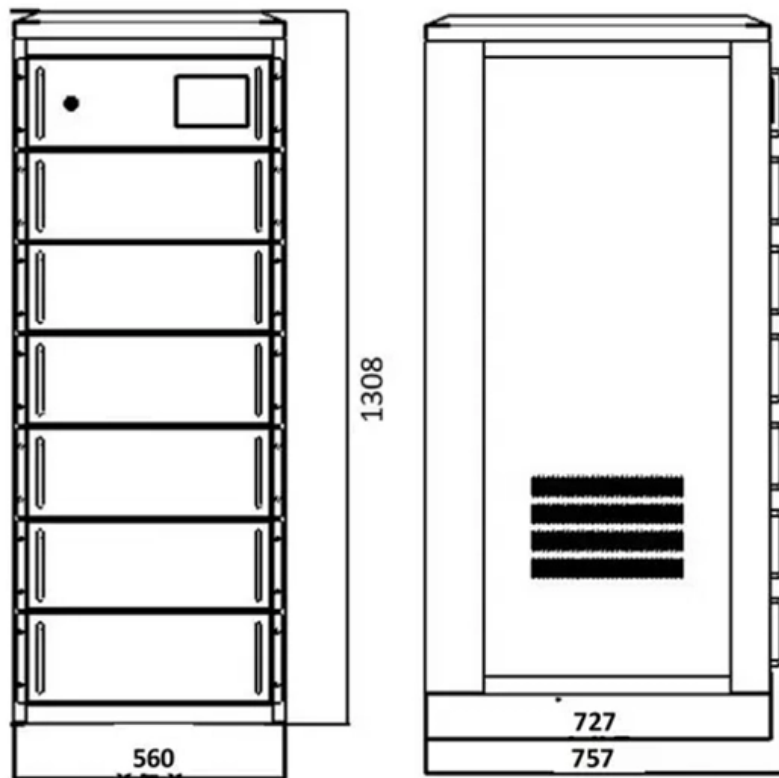

# **Terminal box 8-core including pigtail**

## Overview

---

We offer the full set of plastic terminal box as distribution box, including 0.9mm pigtailed and Standard adapter, SC, LC, FC, ST all is available. The 8 ports metal fiber terminal box is similar to the fiber optic patch panel in appearance and function, which designed to connect optical fiber cable and pigtail within building entrance locations and other indoor wall mounted environments. This termination box is equipped with 8 ports that support FC connectors, making it ideal for high-performance.

### 4 Port SC Fiber Termination Box, 4 Cores Splice

This 100\*83\*30mm 4 port ftth termination box is sc/lc fiber wall outlet that provides fiber connectivity to your enterprise and home, ideal for wall mount and desktop