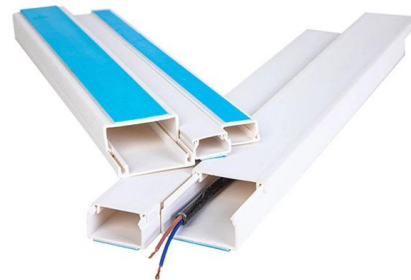

Amazon : Wall Mount Fiber Box

Add to cart Wallmount Box Fiber Optic Terminal enclosure 6 LC Duplex Port with 12 Strand LC UPC singlemode OS1 Colorful pigtail and 6 pcs Duplex LC Adaptor Loaded Add to cart Xunsomten-6

4 Core Wall Mount Fiber Optic Terminal Box for FTTH

The 4 Core Wall Mount Fiber Terminal Box provides secure splicing, termination, and IP65 waterproof protection. Ideal for indoor/outdoor FTTH