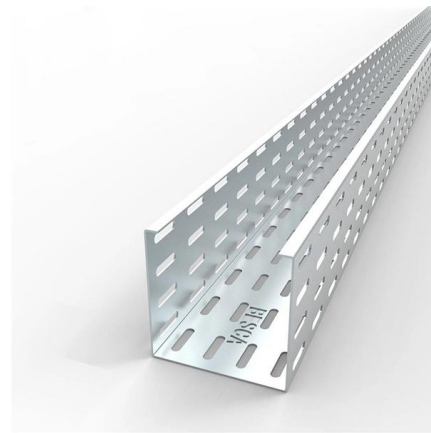

### **ABS SC/APC 8 Pigtail FTTH Terminal Box 8 Core Fiber Optic Distribution Box**

Detailed description Designed for telecom operators, network integrators, and wholesale distributors, the MY0224 8-core FTTH terminal box delivers mission-critical performance in last-mile fiber access

### **8 Core 1: 8 Pigtails White FTTH Nap Box Fiber Access**

For indoor and outdoor wall mounted or pole mounted. Box of body use "lock type" structure: Box of body switching of simple, convenient, with a lock function. \*It is

### **8 core Terminal box with PLC Splitter blockless**

The equipment is used as a termination point for the feeder cable to connect with drop cable in FTTx communication network system. The fiber splicing, splitting, distribution can be done in this box, and