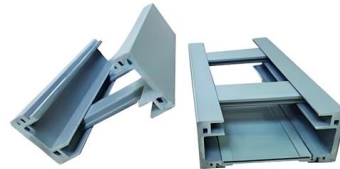

PRODUCT CATEGORY				
Open rack Series	Spine Racks	12U Open Rack	18" Open Rack	Adjustable Depth Open Rack
Wall mount rack Series	Glass door wall mount rack	Mesh door wall mount rack	Double door wall mount rack	Compact low wall mount rack
Floor standing server rack	Glass door with casters	Mesh door with casters	42U Standard Server rack	Double door 42U Server rack
Outdoor cabinet	Conditioner Outdoor cabinet	Outdoor cabinet with panel	Outdoor cabinet with fan cooling	Double Wall Outdoor cabinet
Splitter series	Bare Fiber Splitters	Blackless Fiber Splitters	ABS Splitters	Painted Splitters
Splitter series	LC Splitters	Back Mount Splitters	Mini Plug-in Type Splitter	Tray Splitters
Patch cord series	LC-LC	SC-SC	FC-FC	LC-SC
FTTH product series				

4-port FC fiber optic terminal box thickened 1.0MM including

Includes accessories: flange, pigtail. Cabinet color: white (painted). Thickness of iron plate: 1.0MM. Box size: 200 110 34MM. Material: cold rolled sheet.

FC Fiber Optic Pigtails

FC Fiber Optic Splice On Pigtails We supply FC fiber optic pigtails, including the single mode and multimode types, These fiber pigtails are most commonly made with 900µm tight buffer cable and are

Connections among Fiber Terminal Boxes & Patch

Fiber optic closure is fully sealed, waterproof but it can't fix pigtails; fiber terminal box is not waterproof, while the internal structure can fix fiber optic cables, pigtail

Optical Fiber Terminal Box, Fiber Patch Panel, Optical

Find more 509, 50920 and 100001204 products. Enjoy Free Shipping Worldwide!