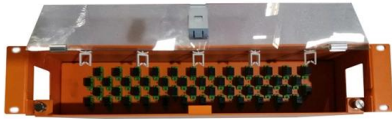

FTB FTTH 4 Port Wall Mounted Fiber Optic Termination

FTB Series FTTH customer terminal box is used in the end termination of residential buildings and villas, to fix and splice with pigtails.

BY-Z02 Fiber Optic Terminal Box - 1-2 Cores, SC/LC/FC Adaptor

Made from durable ABS/PP materials, this compact box supports SC, LC, and FC adaptors, and accommodates various pigtail cable sizes (0.9 mm, 2.0 mm, 3.0 mm). Ideal for FTTH/FTTx and

12 Port Fiber Patch Panel SC FC LC Pigtail ODF 1U

12 Port Fiber Patch Panel SC FC LC Pigtail ODF 1U Optical Fiber Terminal Box Optical Fiber Distribution Frame Warranty : This is a consumable without