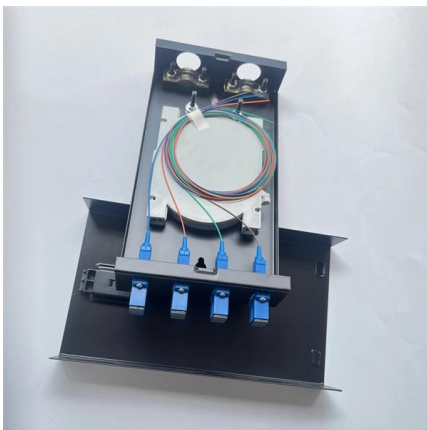

8 Port UPC Fiber Patch Panel Desktop Pigtail Optical Fiber Terminal Box with SC FC LC Pigtail (8 Core SC UPC SM)

Metal 4 Port Wall Mount Fiber Termination Box for

Description The 4 port wall mount fiber termination box and designed for connecting the optical fiber cable with pigtail to realize splicing and termination within building

Durable FTTH Terminal Box , Fiber Termination

FTTH Termination Box available for the distribution and terminal connection for various kinds of optical fiber system, Some are used for indoor cabling and others

FTTH Distribution Terminal Box, FTTH Fiber Optic

Fiber Optic Termination Box Fiber optic termination box is made of ABS and ABS+PC material, which is a box for protecting optical fiber cable and pigtail

FTB FTTH 4 Port Wall Mounted Fiber Optic Termination

FTB Series FTTH customer terminal box is used in the end termination of residential buildings and villas, to fix and splice with pigtails.

BY-Z02 Fiber Optic Terminal Box - 1-2 Cores, SC/LC/FC Adaptor