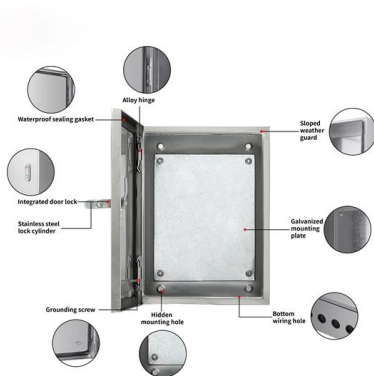

PRODUCT CATEGORY				
Open rack Series	Spine Racks	12U Open Rack	18" Open Rack	Adjustable Depth Open Rack
Wall mount rack Series	Glass door wall mount rack	Mesh door wall mount rack	Double door wall mount rack	Compact low wall mount rack
Floor standing server rack	Glass door with casters	Mesh door with casters	42U Standard Server rack	Double door 42U Server rack
Outdoor cabinet	Conditioner Outdoor cabinet	Outdoor cabinet with panel	Outdoor cabinet with fan cooling	Double Wall Outdoor cabinet
Splitter series	Bare Fiber Splitters	Blackless Fiber Splitters	ABS Splitters	Painted Splitters
Splitter series	LC Splitters	Back Mount Splitters	Mini Plug-in Type Splitter	Tray Splitters
Patch cord series	LC-LC	SC-SC	FC-FC	LC-SC
FTTH product series				

4-port FC fiber optic terminal box thickened 1.0MM including

Includes accessories: flange, pigtail. Cabinet color: white (painted). Thickness of iron plate: 1.0MM. Box size: 200 110 34MM. Material: cold rolled sheet.

FC Fiber Optic Pigtails

FC Fiber Optic Splice On Pigtails We supply FC fiber optic pigtails, including the single mode and multimode types, These fiber pigtails are most commonly made with 900µm tight buffer cable and are

Connections among Fiber Terminal Boxes & Patch

Fiber optic closure is fully sealed, waterproof but it can't fix pigtails; fiber terminal box is not waterproof, while the internal structure can fix fiber optic cables, pigtail

Optical Fiber Terminal Box, Fiber Patch Panel, Optical

Find more 509, 50920 and 100001204 products. Enjoy Free Shipping Worldwide!