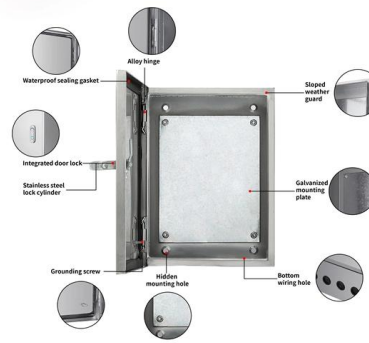

Leadico

We design and manufacture control panels, control boxes, and electrical enclosures for industrial, and agricultural applications, etc. This includes PLC programming and custom HMI displays tailored to