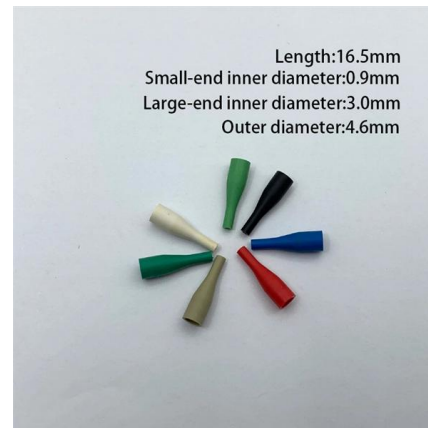

NITTO KOGYO BM (Thailand)

NITTO KOGYO BM (Thailand)Co.,Ltd. ABOUT US
Nitto Kogyo BM (Thailand) was jointly established by Bangkok Sheet Metal PCL and Nitto Kogyo Corporation in January 2018, aiming to contribute local

Electrical Control Panel - Domnick , Part of RS Group

Design and manufacture control cabinets in a standard-certified factory. These essential devices for electrical system control are available in various types to suit different applications and customer