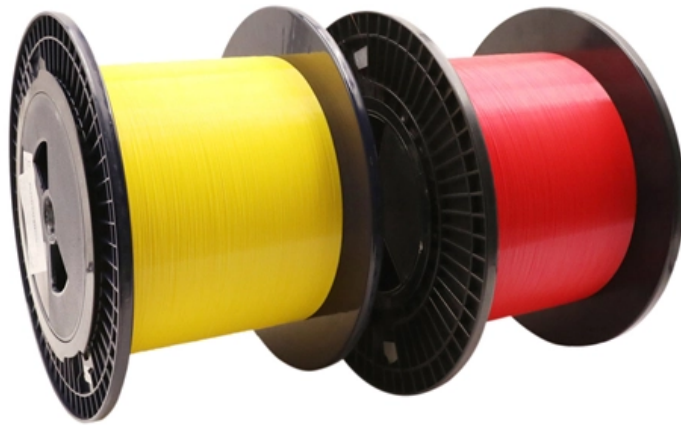

Adam Tas Corridor Energy

Thailand Control Distribution Box