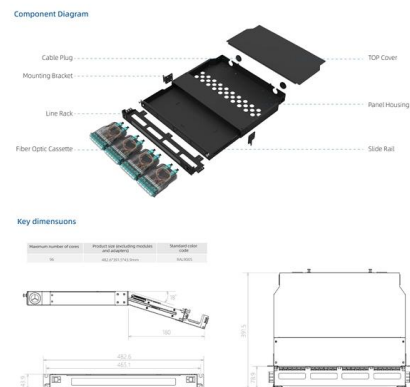

Print

Electrical Switchboard & Cable Tray Manufacture, design and install electrical switch board & main distribution board (MDB) with IEC standard. Manufacture cable tray for use in private

PVC Cable Tray In Thailand

Our trays can be easily cut, drilled, and joined using appropriate tools, allowing for flexible configuration on-site. We, the foremost Perforated Cable Tray Manufacturer and Supplier in Thailand, offer a wide