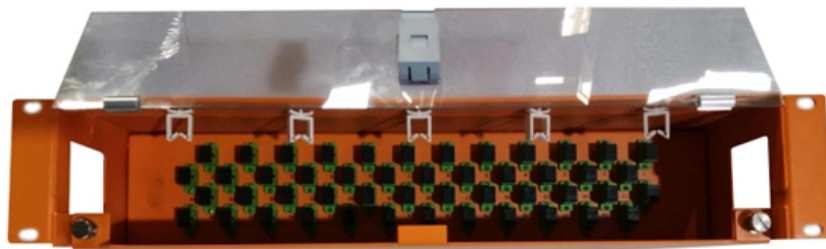

Adam Tas Corridor Energy

Thailand Large Span Cable Tray Company

Thailand Large Span Cable Tray Company

N.R.Engineering , Raceway & Cabinet

N.R.Engineering Co., Ltd. sells raceways, cable trays, cable ladders, and electrical control cabinets from KJL, a highly trusted Japanese brand with cutting edge

Sai Cable Tray

Our cable trays provide reliable support for extensive network cables, featuring corrosion-resistant, powder-coated finishes for durability. Designed for easy

Cable Tray - UNITED GROUP

PRODUCT LIST PRODUCT CATAGORY / Cable Tray
Cable Tray Cable Tray NEMA VE1-2009, E.I.T
2001-56, ASTM

Engineered for long distance cable routing, long-span cable tray offers high load capacity and strong structural durability for industrial applications.

Electrical Cable Tray In Thailand

Ring Us- The Best Electrical Cable Tray Exporters in Thailand! Contact us- one of the well-known Electrical Cable Tray Suppliers and Exporters in Thailand, today to discuss your cable tray

KJL sells many types of cable trays. Cable Tray is suitable for installing electrical wires in industrial plants and large buildings. The tray rail is strong and durable, supports weight well.

Contact Us