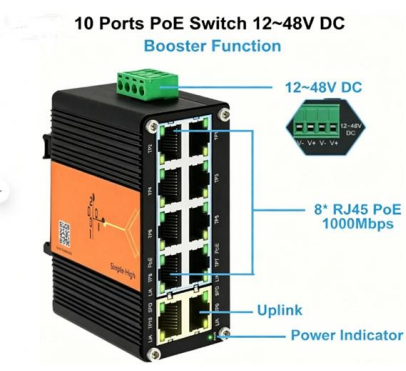

Cable Tray, Cable Trunking, Cable Ladder, Perforated

Our high quality cable tray products include cable trunking, cable ladder, perforated cable tray, wire mesh cable tray, cable tray accessories and switchgear cabinet,