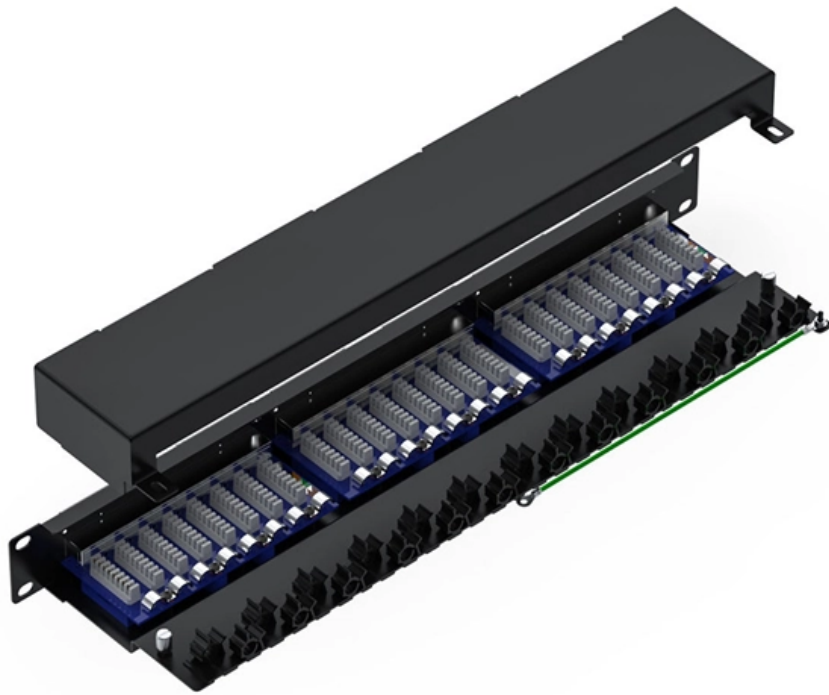

# **Thailand Tray-type Steel Cable Trays**

## Thailand Tray-type Steel Cable Trays

---

### KJL Cable Trays are durable and can support many wires

Cable Tray is suitable for installing electrical wires in industrial plants and large buildings. The tray rail is strong and durable, supports weight well.

## E90 Nickel Coating Wire Mesh Cable Tray for Data Centers

**Durable and Long-Lasting:** This nickel coating wire mesh cable tray is made from high-quality carbon steel, ensuring a robust and long-lasting product that can withstand the demands of a data center