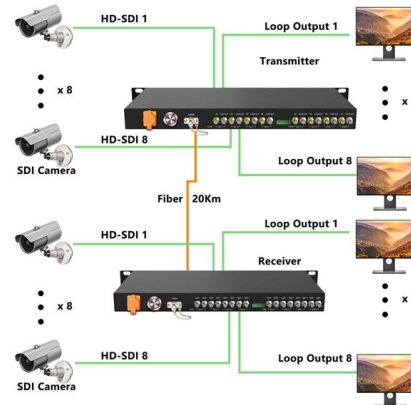

How To Troubleshoot An Optical Digital Audio Cable

Learn how to troubleshoot an audio cable with our step-by-step guide. Fix common issues such as connectivity problems and audio distortion for optimal