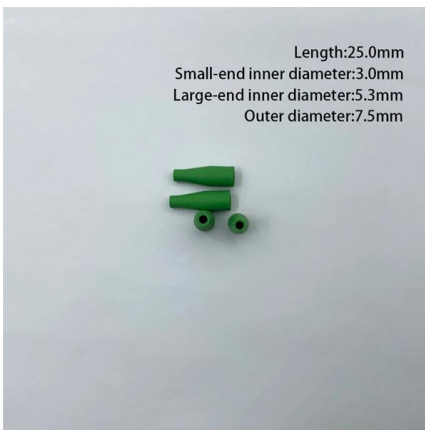

### 150mm Extra Heavy Duty Cable Tray , Steel , FRISKA DESK

Order your 150mm heavy duty cable management tray with next day delivery available. One size fits all.

### Cable Tray , EAE Electric , Medium & heavy duty cable

EAE cable trays are mass produced with the 'Roll Forming' method on automatic production lines.

The standard tray length is 3m. 6m can be produced upon