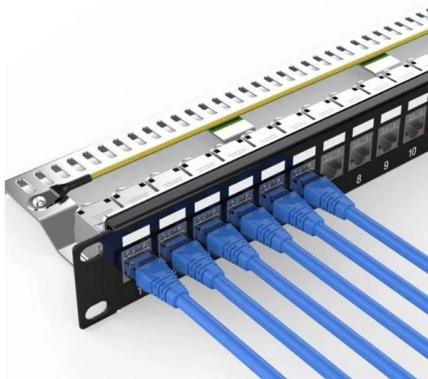

CAT6 Retractable Network Cable Extender 33 Ft (10 Meter)

This bundle includes our EXTNGO CAT6 Retractable Network Cable Extender 33 Ft (10 Meter) & our Carbon Steel Under Desk Cable Management Tray to help you get rid of cable clutter in the most