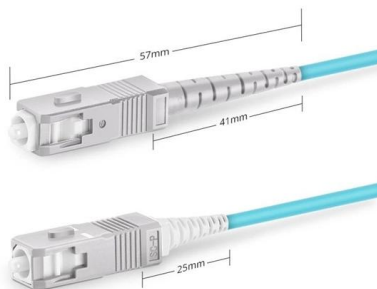

Simplex SC UPC