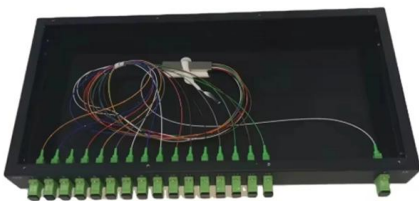

Understanding Power Distribution Boxes: Types, Features, and

Power distribution boxes are vital components in electrical systems, providing safe and efficient electricity distribution across various applications. With numerous types available, including