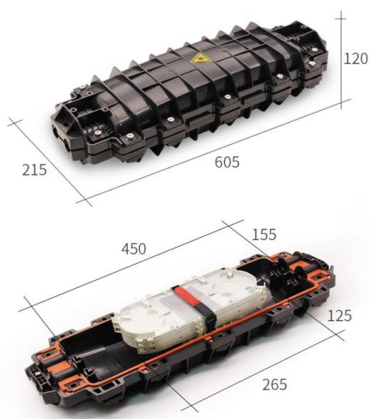

Digital time switches , Time and light control , Theben

Digital time switches , Digital timers with weekly program, yearly program or astro program , Digital time switches from Theben offer among other things, weekly program, yearly program, astro program as