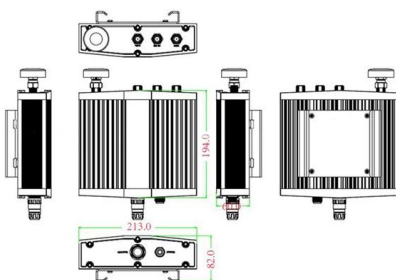

Mechanical drawing