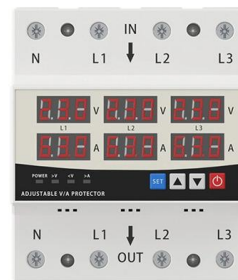

LED DISPLAY PANEL

CURRENT STATUS CLEARLY VISIBLE

IT CAN CLEARLY SHOW THE CURRENT STATUS AND VOLTAGE STATUS, WITH EFFICIENT OPERATION AND RAPID RESPONSE.