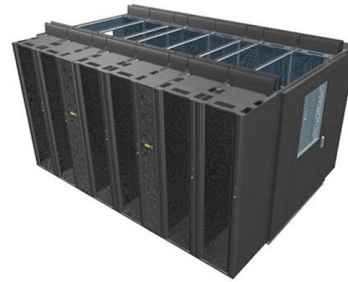

Cold Storage Door Supplier in Tonga. Manufacturer & Exporter to 100

What is the voltage requirement for your operators? Do we manufacture sliding fire rated cooler / freezer doors? Are Cold Storage doors heated on all four sides? Toshi Automation Solutions Ltd. can supply