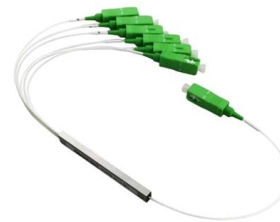

Amazon : Fiber Distribution Box

Fiber Optic Distribution Box, 12 Port Wall Mount Enclosure with 12 LC Duplex Adapters, Singlemode, FTTH, IP65 Waterproof Outdoor/Indoor Use - 9.45" x 8.66" x 2.56"