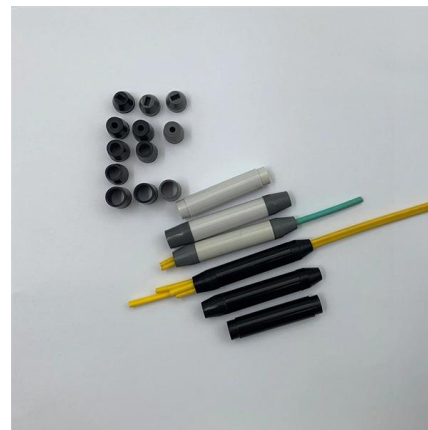

Optical Distribution Frame Price

19 inch optic fiber distribution terminal box rack mounted odf 144 cores 144 port optical distribution frame price US $10.00-$125.00 MOQ: 1 set26 sold 17 yrs CN4.6/5.0

Fiber Optic Distribution Box

Fiber Optic Distribution box is used as a termination point for feeder cable to connect with drop cable in FTTx communication network.