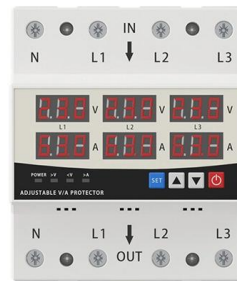

### LED DISPLAY PANEL

CURRENT STATUS CLEARLY VISIBLE

IT CAN CLEARLY SHOW THE CURRENT STATUS AND VOLTAGE STATUS, WITH EFFICIENT OPERATION AND RAPID RESPONSE.