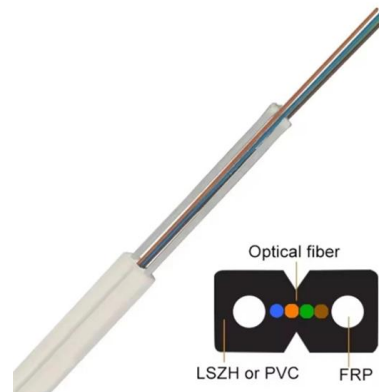

4.5-Ounce Paint Touch-Up Bottles with Safety Lids (Box of 72), Mixing

Box of 72 premium paint touch-up bottles with child safety lids. 4.5 Ounce (140 ml) fluid capacity bottles. Each bottle contains a paint-mixing ball marble inside, so a quick bottle shake keeps the paint

Amazon : TCP Global 4.5-Ounce Paint Touch-Up

About this item Convenient Design: This box of 12 paint touch-up bottles has a 4.5-ounce (140ml) capacity and includes a mixing ball inside each bottle to help keep