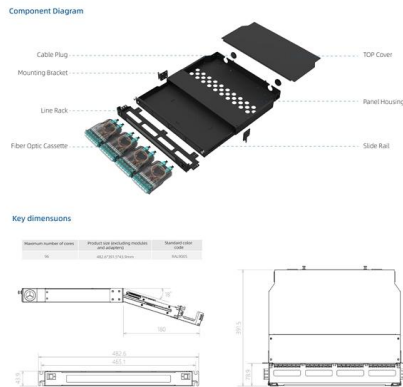

Touch paint on distribution box