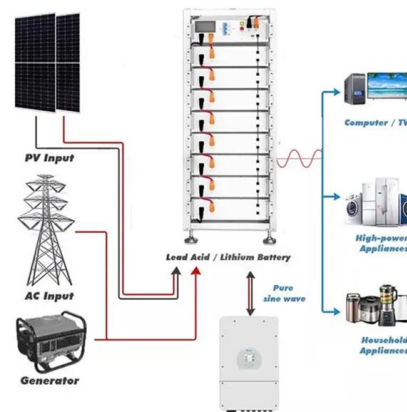

Data Center Power , Starline Busway Colocation Power

The Starline Track Busway electrical power distribution system is designed for mission critical application where flexibility and fast deployment is

Futina Power Track Outlet System, Movable Power

As a leading manufacturer of power track outlets, Futina offers innovative and reliable power track systems tailored for both residential and commercial

Pop Up Sockets, Furniture Outlets, Floor Boxes, Power

Welcome to Decoamigo, your trusted provider of electrical solutions. We offer Furniture Power Outlets, Floor Boxes, Power Track Systems, and Modular