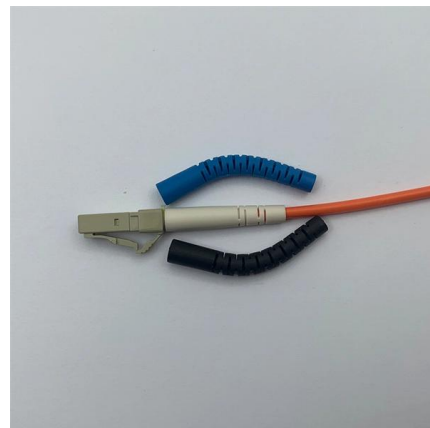

Disboxes , Trackside Connection Boxes (TCB) , RSP

Yes. "Dis boxes" is a commonly used industry term referring to railway signalling connection boxes installed trackside. What are dis boxes used for in rail