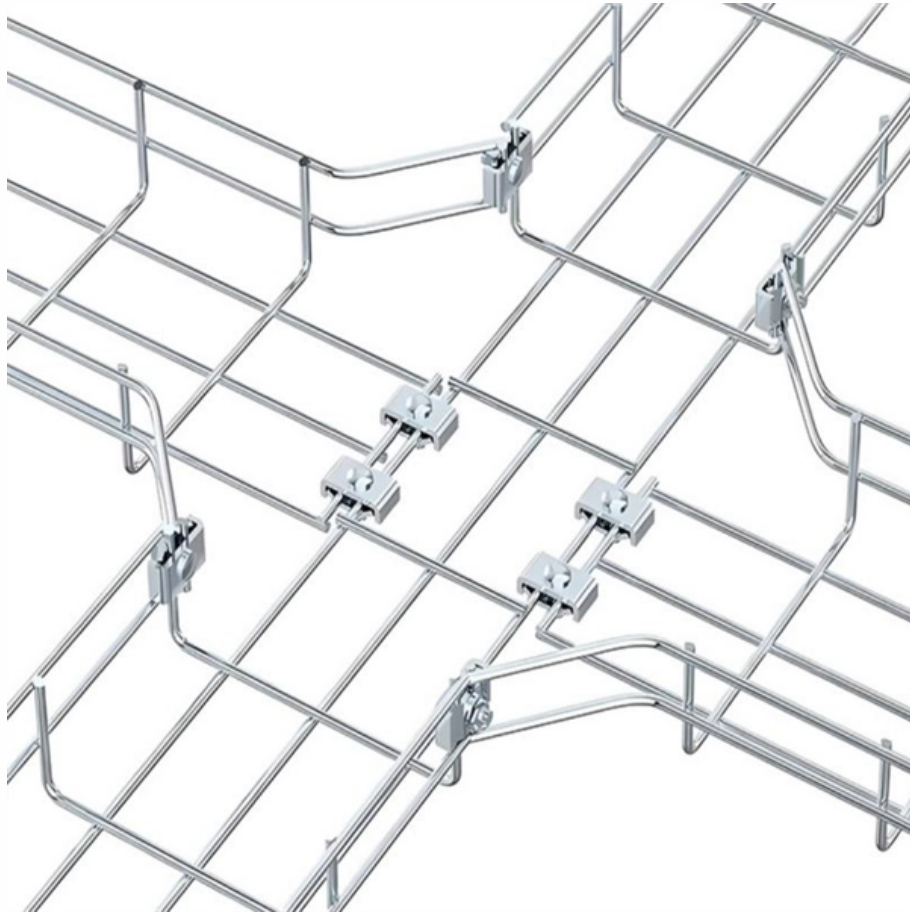

Adam Tas Corridor Energy

Track socket for distribution box

Track socket for distribution box

Netrack , Server Enclosures , Network Enclosures , Server Racks

Netrack , Server Enclosures , Network Enclosures
, Server Racks

adaptable, reliable POWERTRACK

Available in five versions: single phase, clean earth, dual circuit, three phase and auxiliary earth Electrak powertrack / underfloor busbar is perfect for cavity floor installations. With minimal parts, push-fit

Raised Access Flooring and Snake Bus: Innovative

Uncover the synergy of Raised Access Flooring & Snake Bus, the ultimate power distribution solution for modern, flexible, and energy-efficient

A Guide To Underfloor Power

Busbars are metallic tracks which have a series of sockets built into them. These tracks feed power to wherever it is needed, such as floor

Understanding Distribution Boxes: A Comprehensive Guide

A distribution box, also known as a power distribution box or electrical distribution box, is used to distribute electrical power safely to multiple