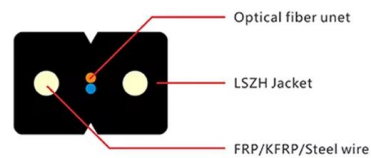

Power Distribution Solutions for the Office from CMD

Power Distribution CMD Ltd design and manufacture innovative, quality power distribution systems that are used in some of the most high-profile commercial