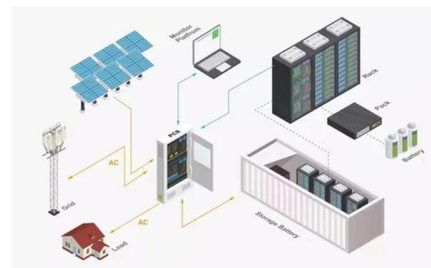

DLD Shadowline LED Modular Track System Components

Our flagship DLD Shadowline track system has everything you need to create your perfect bespoke modern lighting installation in the ceiling