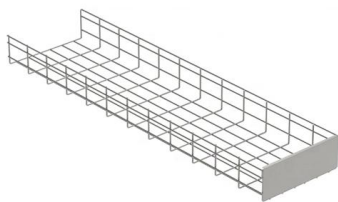

Track system

Tracks, connections, adapters, and mounting accessories for mains and low voltage systems. Discover modular and flexible solutions.