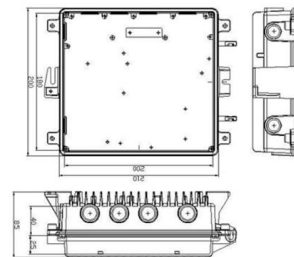

Making a Solar Tracker Using Various Components

Making a Solar Tracker Using Various Components: In today's world, where sustainable energy solutions are gaining more traction, harnessing the