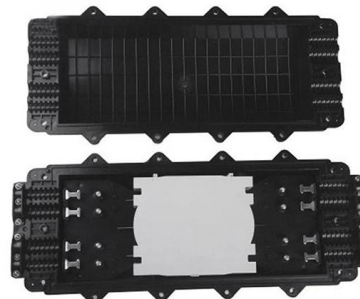

Circuit Breaker Distribution Box Electrical, Outdoor

MAKERELE IP65 waterproof distribution protection box, made of ABS plastic, and the use of plastic transparent cover is convenient to check the running status of