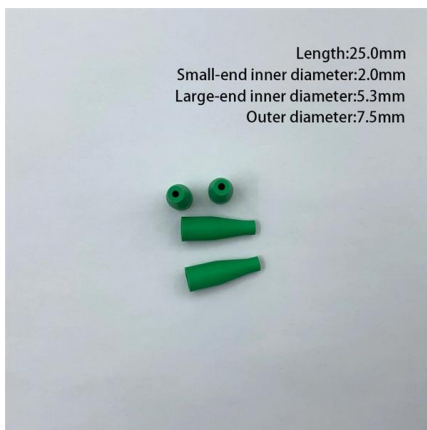

cable tray(digital copy)

STANDARD RANGE OF PERFORATED TYPE CABLE TRAY
TRAY Duty Width in mm Height in mm Thickness in mm Legnth in mm Lip in mm