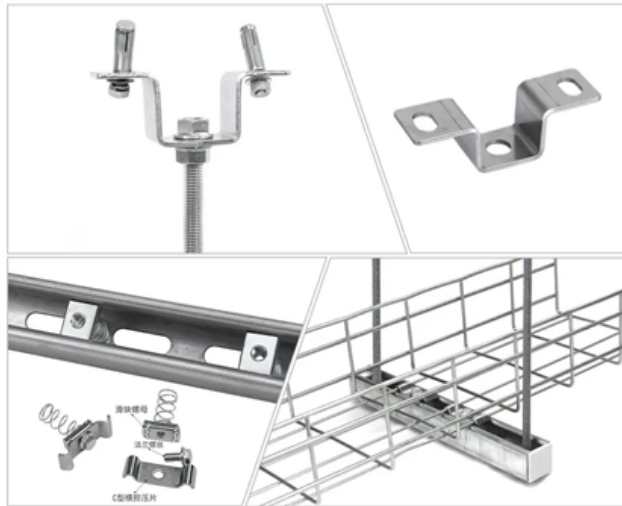

Trapezoidal Cable Tray Specifications and Dimensions Table

Trapezoidal Cable Tray Specifications and Dimensions Table

Product Specifications: CABLE TRAY

FDG CABLE TRAY ng; Power, Data, and Audio Visual. A quick and easy system to install without the need for specialised tools or equipment, makes it a first choice for Comm solution that works for your

FDG CABLE TRAY FDG Cable Tray is designed to continuously support cable systems including; Power, Data, and Audio Visual. A quick and easy system to install without the need for specialised

Cable Tray Types and Sizes

Cable Tray Specification Guide , Types, Materials, Sizes

Cable Tray Specification In the realm of infrastructure development, the efficient management of electrical conduits plays a pivotal role. This section delves into the intricacies of selecting and