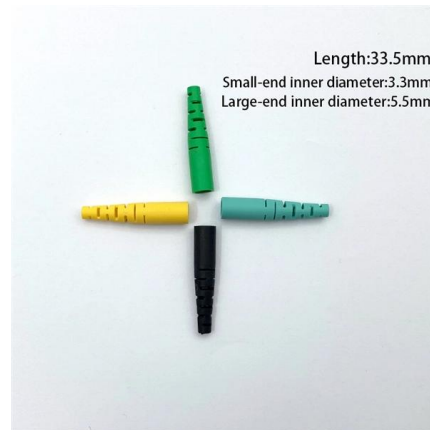

Triple Play Solution: Integrated Services for Modern

The OLT provides optical fiber interfaces for passive optical networks, offering centralized access, bandwidth allocation, network security, and