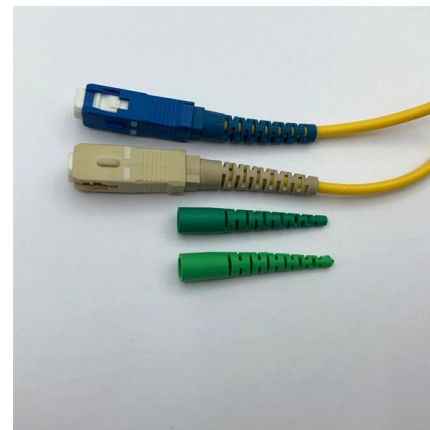

Fiber Terminal Box , Fiber Distribution Box , Fiberlink

Fiber terminal box, known as optical termination box (OTB) as well, is a compact fiber management product of small size for FTTH application.

Design & Implementation of Triple play service over

The technical paper explains in detail about the basic design & implementation of Triple play

service over Optical Fiber cable and its advantage

High Quality FTTH Mini Fiber Termination Box,OEM

Explore the details, specifications and video of our Indoor Wall Mounted Mini Fiber Optic FTTH Terminal Box, and order high-quality Indoor Wall Mounted Mini Fiber

5 Fiber Termination Box Knowledge You Must Know

Fiber optic terminal boxes are commonly used as terminal connectors to splicing a single cable into multiple fiber optic cables that have connectors at

Distributors: Splice Boxes & Optical Network Terminal

Splice boxes, also known as fiber optic splice enclosures or fiber splice closures, are essential components in fiber optic networks. Their primary function is to protect

What is the fiber optic terminal box?