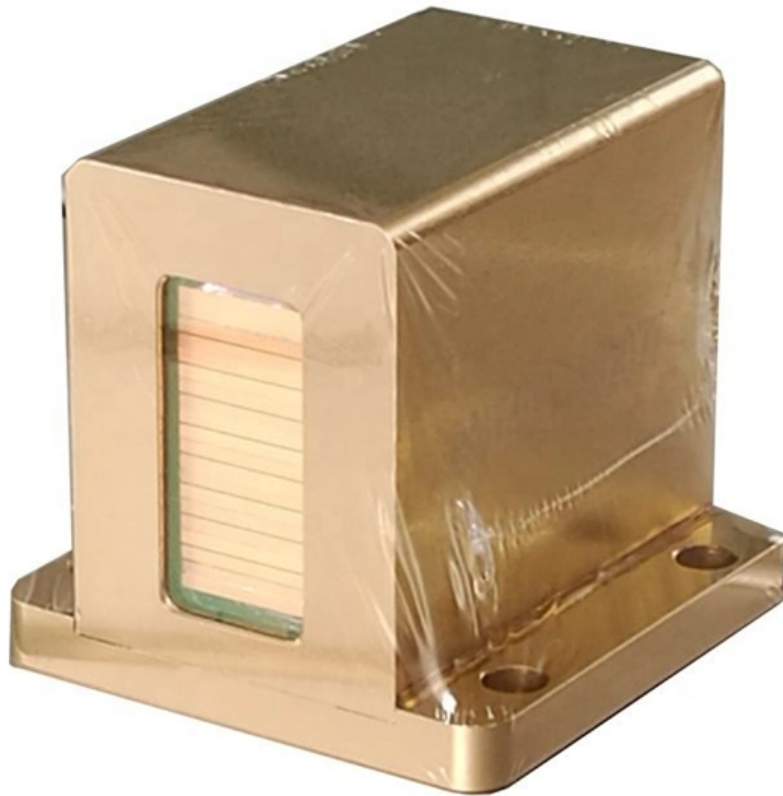

Adam Tas Corridor Energy

Triple Play Fiber Optic Terminal Box

Triple Play Fiber Optic Terminal Box

Fiber Optic Solution for Triple Play Network

JUNPU provides complete fiber optic solutions for Triple Play Network (voice, data, video). Explore our ODN products (EDFA, Splitters, Closures) that ensure high

Fiber Terminal Box , Fiber Distribution Box , Fiberlink

Fiber terminal box, known as optical termination box (OTB) as well, is a compact fiber management product of small size for FTTH application.

Design & Implementation of Triple play service over

The technical paper explains in detail about the basic design & implementation of Triple play

service over Optical Fiber cable and its advantage

High Quality FTTH Mini Fiber Termination Box,OEM

Explore the details, specifications and video of our Indoor Wall Mounted Mini Fiber Optic FTTH Terminal Box, and order high-quality Indoor Wall Mounted Mini Fiber

Splice boxes, also known as fiber optic splice enclosures or fiber splice closures, are essential components in fiber optic networks. Their primary function is to protect

What is the fiber optic terminal box?