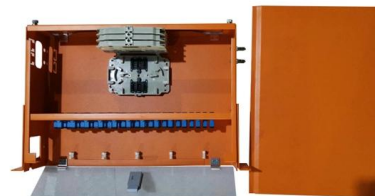

Channel tray

Cable channel T& B offers cable channel in solid or ventilated straight sections. Ventilated channel has burr-free oblong punched holes for easy access. Ty-Rap cable tie slots are provided between each