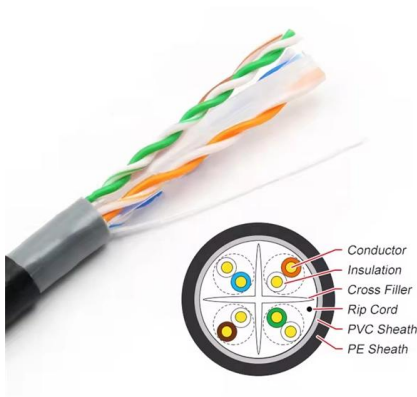

Full cable tray systems specification document

B. Cable tray systems are defined to include, but are not limited to straight sections of [ladder type] [trough type] [solid bottom type] [channel type] cable trays, bends, tees, elbows, drop-outs, supports