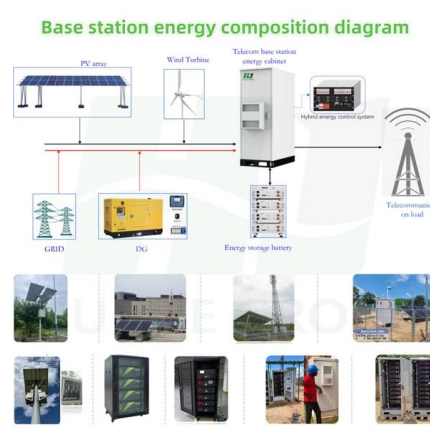

8 Port ODF

Shop our selection of 8 port ODF boxes for reliable fiber optic terminations. Perfect for FTTH networks and patch panels. Buy from trusted suppliers now!