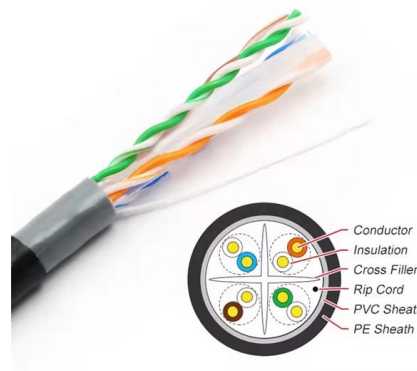

Switch Aruba PoE+ Instant On 1930 24 Ports 370W

La série se compose de quatre commutateurs PoE+ de classe 4 et trois commutateurs non POE incluant des commutateurs Ethernet Gigabit de 8, 24 et

Switches with data rates up to 1G

This category offers switches of various designs with a maximum data rate of 1G. We offer models for 19" racks, for DIN-rail installation or wall mounting. The fiber optic ports are designed as SFP slots,