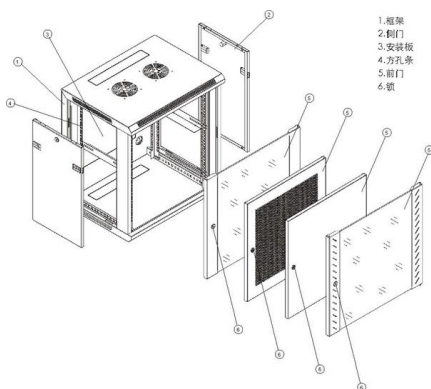

8 Port Fiber Optic Patch Panel

Overview Fiber patch panel is widely used in local telephone, agricultural network system, data, image transmission system and CATV cable TV series. It is used