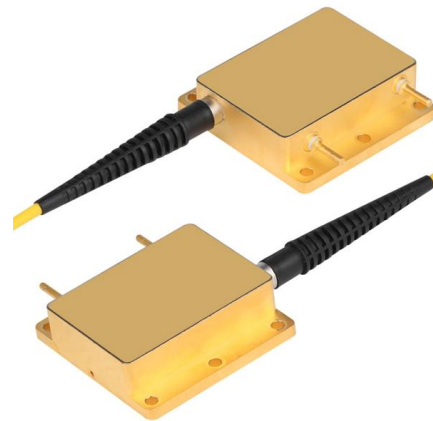

48 Cores Outdoor Wall Mount Fiber Optic Patch Panel

Product Description 48 Cores Outdoor Wall-mount Fiber Optic Patch Panel (TK-ODF-OW48)
Introduction: Outdoor Wall-mount Fiber Optic Distribution Frame is