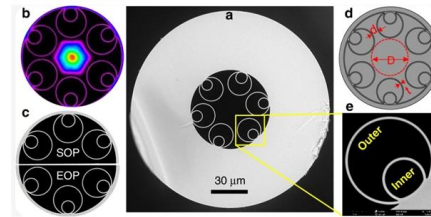

Fiber Patch Panel 8 Ports Installed 8 Core SC/UPC

Fiber Patch Panel 8 Ports Installed 8 Core SC/UPC Coupler with Pigtail terminal

ODF Patch Panel

High-quality guaranty the ODF patch panels own long service life. Anfkorn provides a series ODF patch panel with different capacity, 12 cores, 24 cores, 48 cores, 72

1008 Cores Optical Distribution Frame, ODF, Patch Panel

YODF-B Optical Distribution Frame has an external door and an internal baffle for good protection performance. The number of cores reaches 1008.