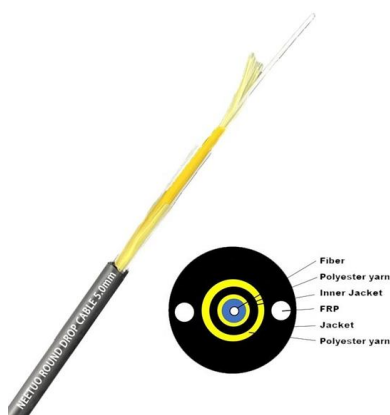

Fiber Patch Panel 8 Ports Installed 8 Core SC/UPC

Fiber Patch Panel 8 Ports Installed 8 Core SC/UPC Coupler with Pigtail terminal

ODF Patch Panel

High-quality guaranty the ODF patch panels own long service life. Anfkorn provides a series ODF patch panel with different capacity, 12 cores, 24 cores, 48 cores, 72

1008 Cores Optical Distribution Frame, ODF, Patch Panel

YODF-B Optical Distribution Frame has an external door and an internal baffle for good protection performance. The number of cores reaches 1008.