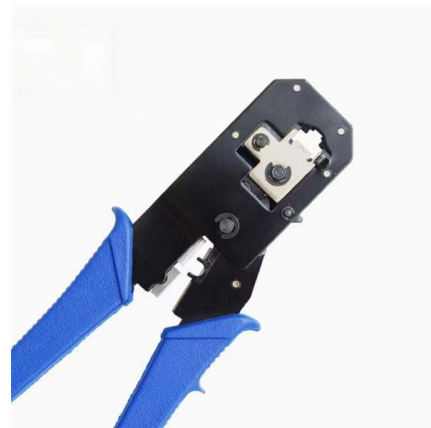

Fiber optic terminal box 8 core Desktop Type SC/ UPC

Elevate your fiber optic infrastructure with this 8-core metal terminal box. Featuring SC/UPC and SC/APC connectors, it's compatible with TP-Link devices and