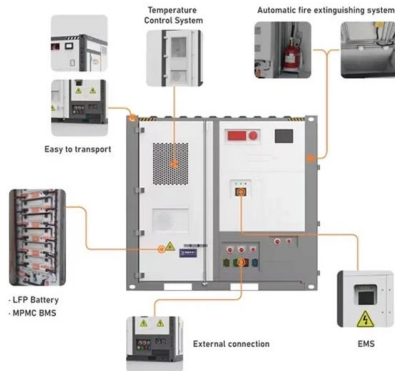

UK Ground Cable Tray Factory