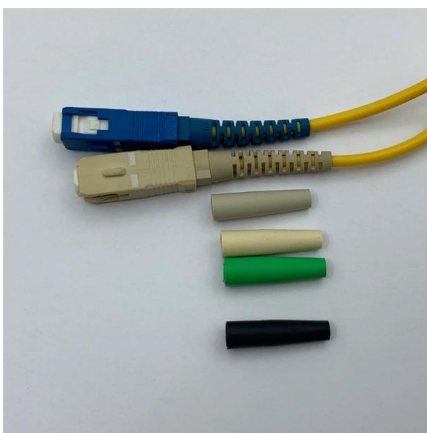

FBR-11606 Fiber-Optic Distribution Box, 6-Core

FBR-11606 Fiber-Optic Distribution Box, 6-Core is a high quality product by Bud Industries used for electronic enclosure applications.

Fibre Management Products , SpliceGroup

Fibre management products including optical distribution frames, panels, modules, and connectivity systems designed for scalable network infrastructure.

Fibre Breakout Boxes

Fibre Breakout Boxes The Connectix range of wall mountable break out boxes are designed to provide a cost effective method of patching or splicing in situations

Fiber Optical Terminal Box 12 Core FTTH Optic Distribution

1. Designed for the integration of the incoming cable and the drop cable, the optical fiber splicing, winding, storage, and distribution. 2. Cables, pigtails, and patch cords pass through their own paths without