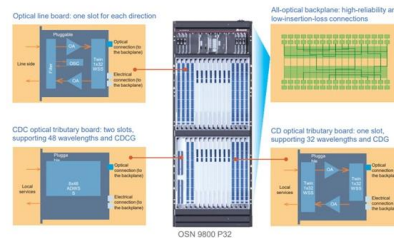

6 Splice Distribution Box Unloaded 1x4 Fiber Optic

Free sample! The distribution box can hold 6 cores termination and install 1x4 fiber optic splitter to distribute optical cable and split optical signal.

HTB8004 6-Port Fiber Distribution Box - FTTH Wall Mount

HTB8004 is a compact 6-port fiber distribution box for FTTH and telecom networks, supporting termination, splicing, and organized cable routing

72 Core Inline fiber Splice Closure and 16 Ports Optical