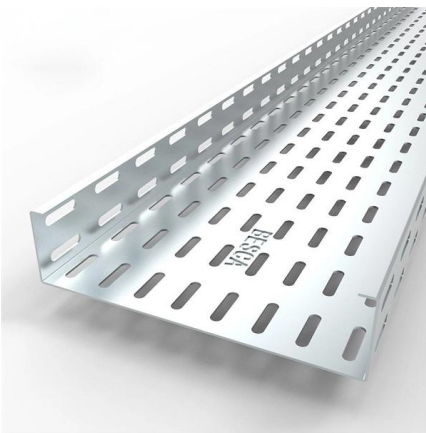

Fibre Splice Enclosure -

If you also require any other items with your IP65 fibre splice enclosure we offer a wide range of fibre optic accessories, consumables and containment. We also

6 Splice Distribution Box Unloaded 1x4 Fiber Optic

Free sample! The distribution box can hold 6 cores termination and install 1x4 fiber optic splitter to distribute optical cable and split optical signal.

HTB8004 6-Port Fiber Distribution Box - FTTH Wall Mount

HTB8004 is a compact 6-port fiber distribution box for FTTH and telecom networks, supporting termination, splicing, and organized cable routing