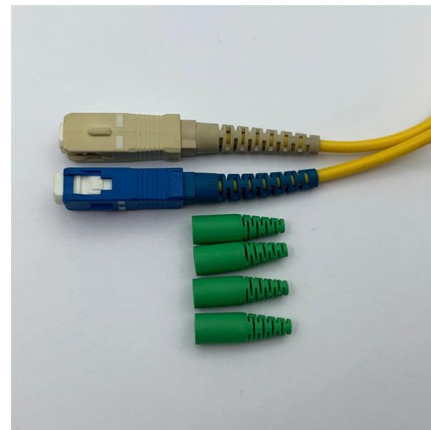

Adam Tas Corridor Energy

UK distributor s 6-core fiber optic splice box

UK distributor s 6-core fiber optic splice box

12 Core IP56 Poly Fibre Optic Splice Box

12 Core IP56 Poly Splice Box with cable management kit including a 12 Way Splice Bridge, 2 x IP68 glands and 4 x Fibre Clips (190 x 90 x 240mm)

IP68 Waterproof 24 Core Fiber Optic Splice Enclosure, Outdoor

IP68 Waterproof 24 Core Fiber Optic Splice Enclosure, Outdoor/Indoor External Junction Box with 4-Layer Cable Organizer for Underground Overhead & Conduit Installations : Amazon .uk: DIY &