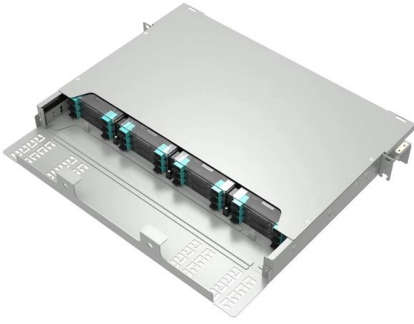

6 Port Fiber Distribution Box With 6 Adapter Slot, 8

The fthh fiber distribution box features 1 input port and 6 output ports, compatible with a 1:4 mini PLC splitter and 6 sc adppter, supporting up to 8 core fiber splicing. The

Fibre Optic Breakout Boxes

Buy fibre optic breakout boxes, designed for patching or splicing in scenarios where racks are not available. These boxes come loaded with a range of singlemode &

Splice Enclosures

Splice Enclosures, Fibre Splice Enclosure, IP68, In-Line & Dome Enclosures, 24-288 Fibres, Suitable for Aerial, direct burial, wall mount, UK Supplier