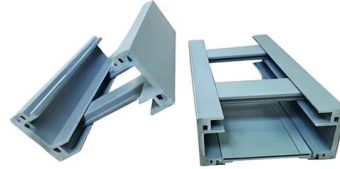

72 Core Inline fiber Splice Closure and 16 Ports Optical

The horizontal fiber optic splice closure can hold max 72 splices, if work as 4 in 16 out fiber distribution box for 24 cores joint.allow for F7-18 cable entry

Distributors: Splice Boxes & Optical Network Terminal

You can find fiber splice boxes and distribution boxes in the EFB-Elektronik online shop with a wide range of matching distributors, module racks, subracks and

Distributors: Splice Boxes & Optical Network Terminal

Comprehensive selection of splice boxes, trays and more for your fiber optic network Splice boxes and splice distributors are essential for a reliable fiber optic cabling