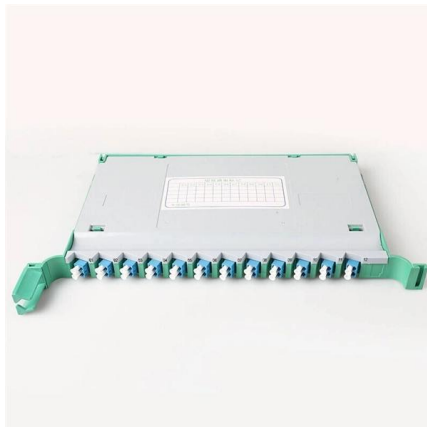

FUTINA Surface Mounting Box - European Style, Time-Saving Install

Crafted from high-quality PC material with copper components, this surface mounting box ensures durability, safety, and easy installation in both residential and commercial projects.