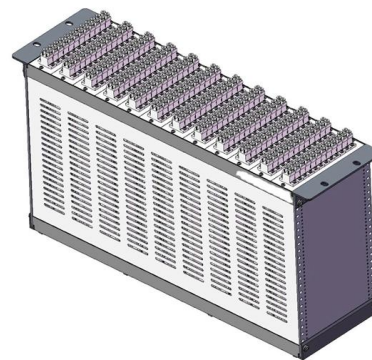

Surface Mount Electrical Boxes

Shop surface mount electrical boxes for your next electrical project. Order electrical boxes online today with fast shipping and easy returns.