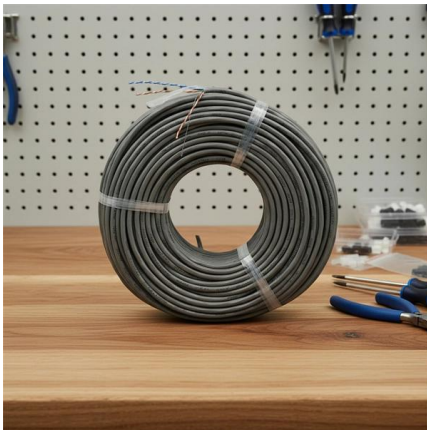

Legrand 700 Metal White Raceway electrical box

Worth the buy The 700 Metal White Raceway electrical box is a sturdy, low-profile solution for surface-mounted wiring projects. Its metal