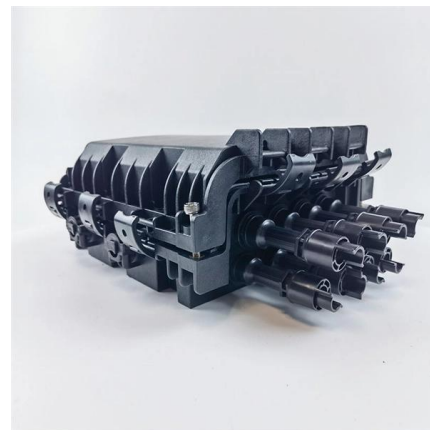

DIN Rail Fiber Optic Patch Panel DPPY24 LC Duplex

Additional Product Information: DIN Rail fiber optic patch panel will be loaded with LC duplex adapters, 4 x splice holders (S-HO06Z), 4 x M22 cable glands, 40mm

Mini Wall Mount Fiber Panel 2 Fiber Ports SC Duplex

The FTWM2 mini wall mount fiber patch panel can support up to 2 optical fibers with both SC and SC APC duplex adapter types supported.