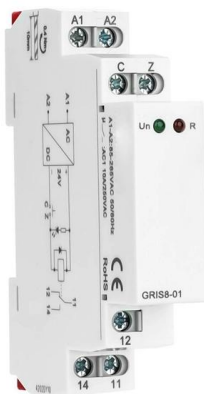

This modular rack-mounted ODF patch panel supports 12-144 fiber cores, offering high-density, scalable fiber management for data centers and telecom networks.