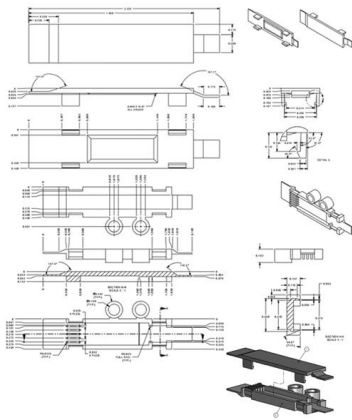

DIN RAIL MOUNT PLASTIC FIBER OPTIC PATCH PANEL DPPTTE12

General Description FiberTek din rail mount plastic patch panel is designed for either to support direct termination or fusion splicing of the optical fibers. The material used for the patch panel is of high

The 12 port fiber patch panel is made of high intensified & insulated material, thus having excellent mechanic performance; it can be pre-installed with different

Automotive Video Interfaces & Networking

Conclusion: Chipsets with PoC jitter is 127ps which is less than 392.7ps jitter tolerance. DES is able to lock data. Thank you.