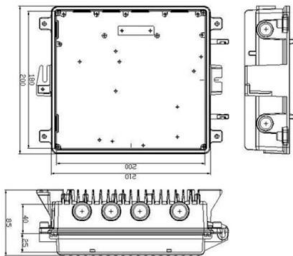

What is an Electrical Distribution Box? A

At its core, an electrical distribution box (or distribution board) is a metal or plastic enclosure that houses various components responsible for