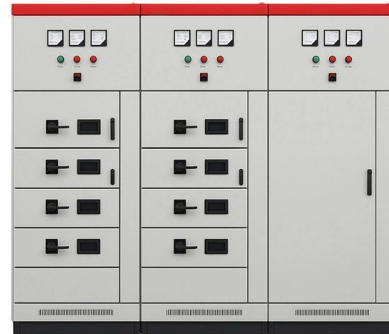

Automatic Power Distribution Box Production Line

Steel Enclosure Box Making Process Uncoiler->
Straightening->Servo feeder->Hydraulic
device-> Guide device -> Roll forming machine
->Bending

Contact Us

For datasheets, pricing, or custom telecom energy solutions, please visit:
<https://koskolong.co.za>