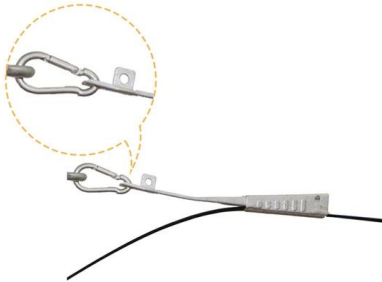

Adam Tas Corridor Energy

Uruguay Outdoor Distribution Box 24-core

Uruguay Outdoor Distribution Box 24-core

24 Core Outdoor Fiber Termination Box, 24 Core Outdoor Fiber

Ensure that the termination box can accommodate at least 24 fiber cores, and consider whether it offers expandability options for future network growth. Look for flexibility in tray and adapter configurations