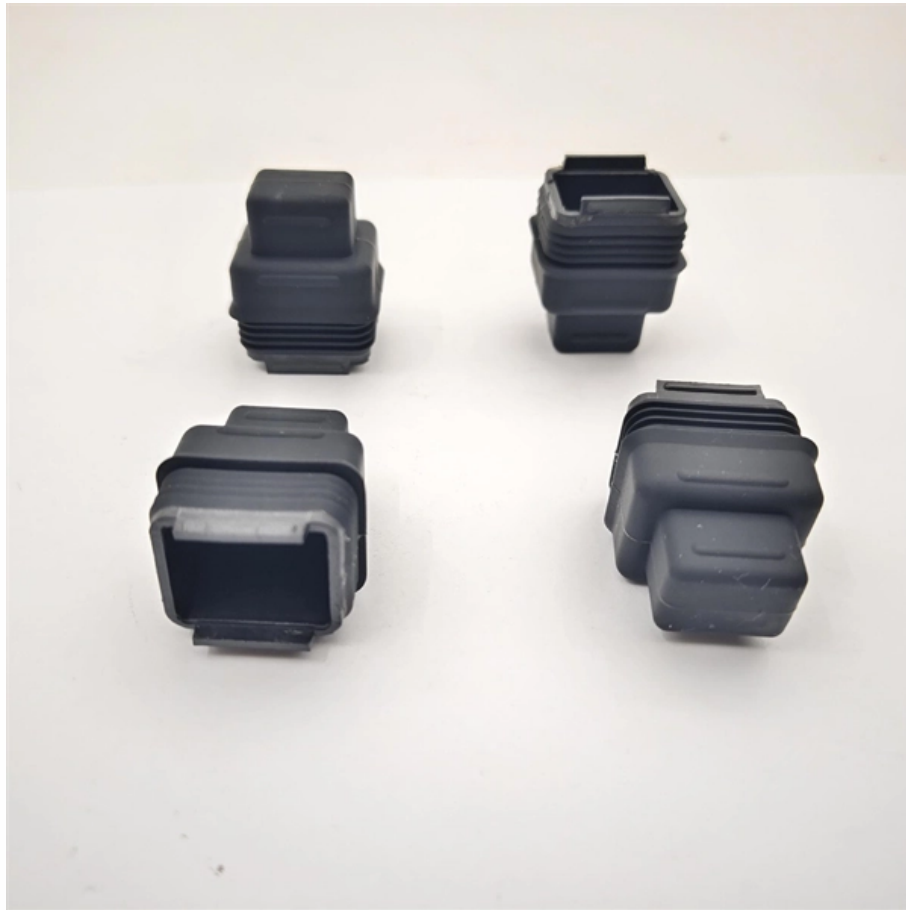

Adam Tas Corridor Energy

Uruguay Outdoor Distribution Box 24-core

Uruguay Outdoor Distribution Box 24-core

24 Core Outdoor Fiber Termination Box, 24 Core Outdoor Fiber

Ensure that the termination box can accommodate at least 24 fiber cores, and consider whether it offers expandability options for future network growth. Look for flexibility in tray and adapter configurations